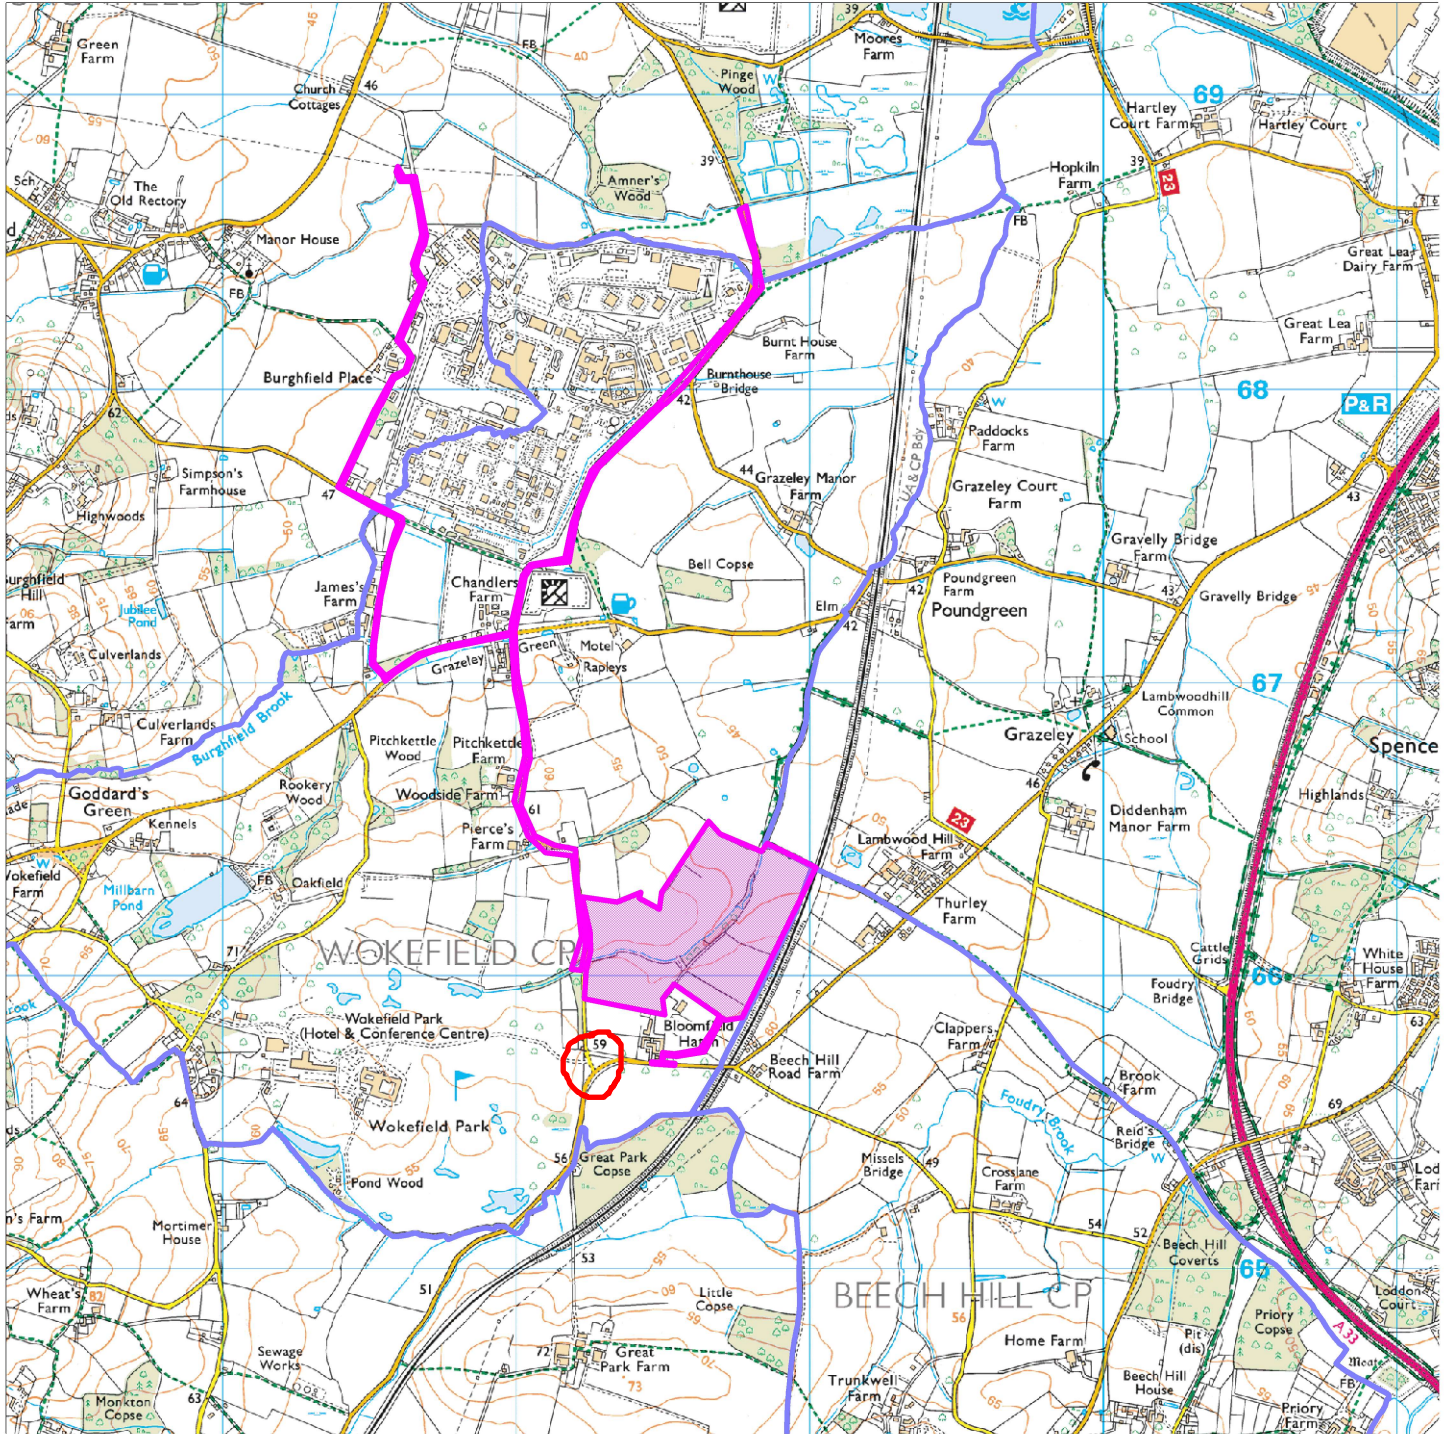

22/01330/REG3

Land North Of Bloomfield Hatch Farm, Bloomfield Hatch, Mortimer, Reading RG7 3AD

Map Centre Coordinates :

Scale : 1:25768

Reproduced from the Ordnance Survey map with the permission of the Controller of Her Majesty's Stationery Office © Crown Copyright 2003.

Unauthorised reproduction infringes Crown Copyright and may lead to prosecution or civil proceedings .

<b>Organisation</b>	West Berkshire Council
<b>Department</b>	
<b>Comments</b>	Not Set
<b>Date</b>	11 August 2022
<b>SLA Number</b>	0100024151